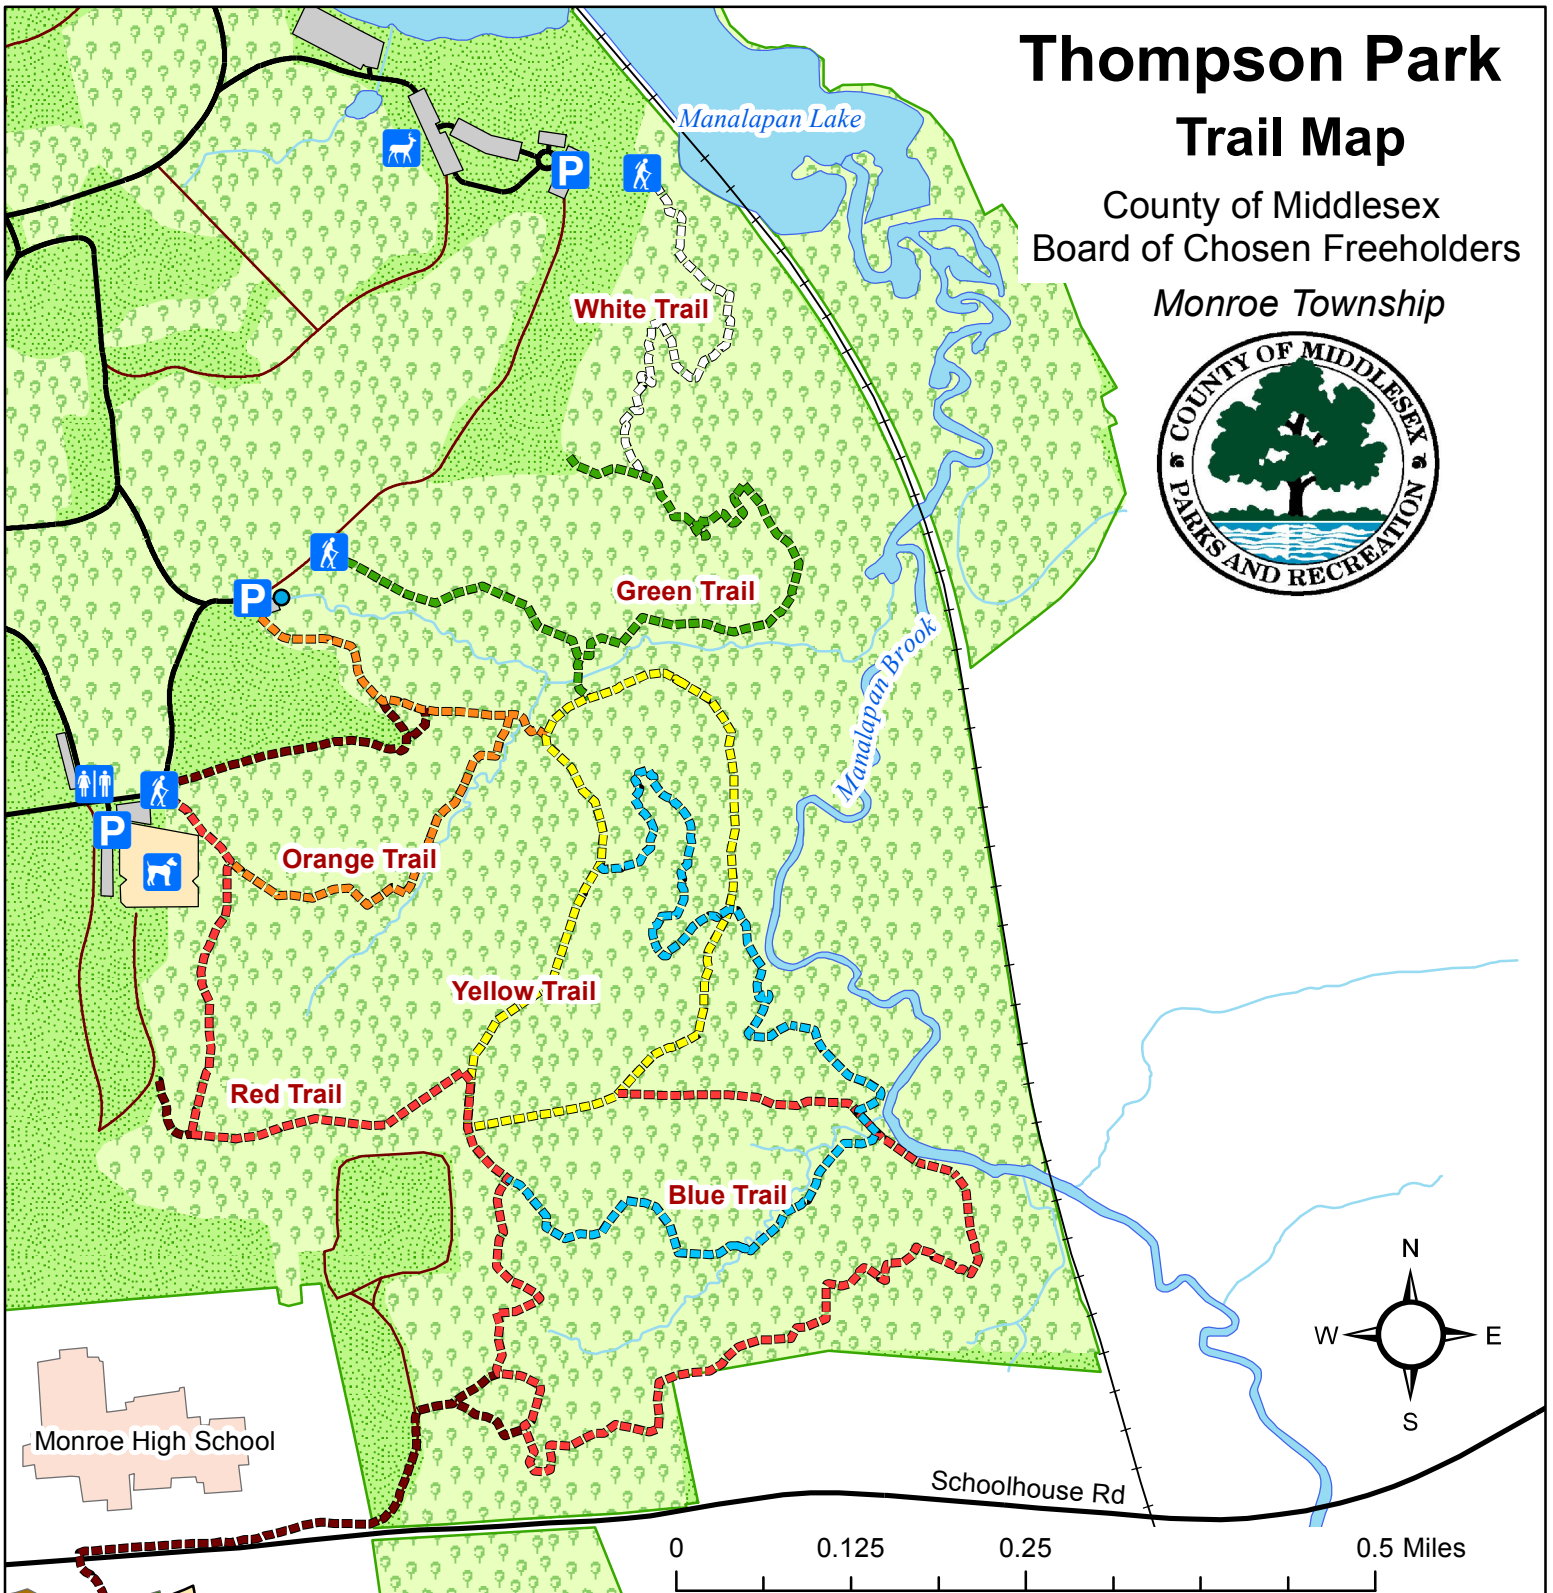

Thompson Park Trail Map

County of Middlesex
Board of Chosen Freeholders

Monroe Township

Legend

Parking	Park Pathways	Blue Trail (1 mile)
Trailhead	Railroad Tracks	Green Trail (.74 miles)
Comfort Station	Streams	Orange Trail (.55 miles)
Dog Park	Forest	Red Trail (1.95 miles)
Animal Haven	Field/Clearing	Yellow Trail (.92 miles)
Spring	White Trail (.38 miles)	Gravel Hill Trail (1.47 miles)
Roads	Connecting Trails	

Gravel Hill Trail

See Thompson Park Conservation Area Map