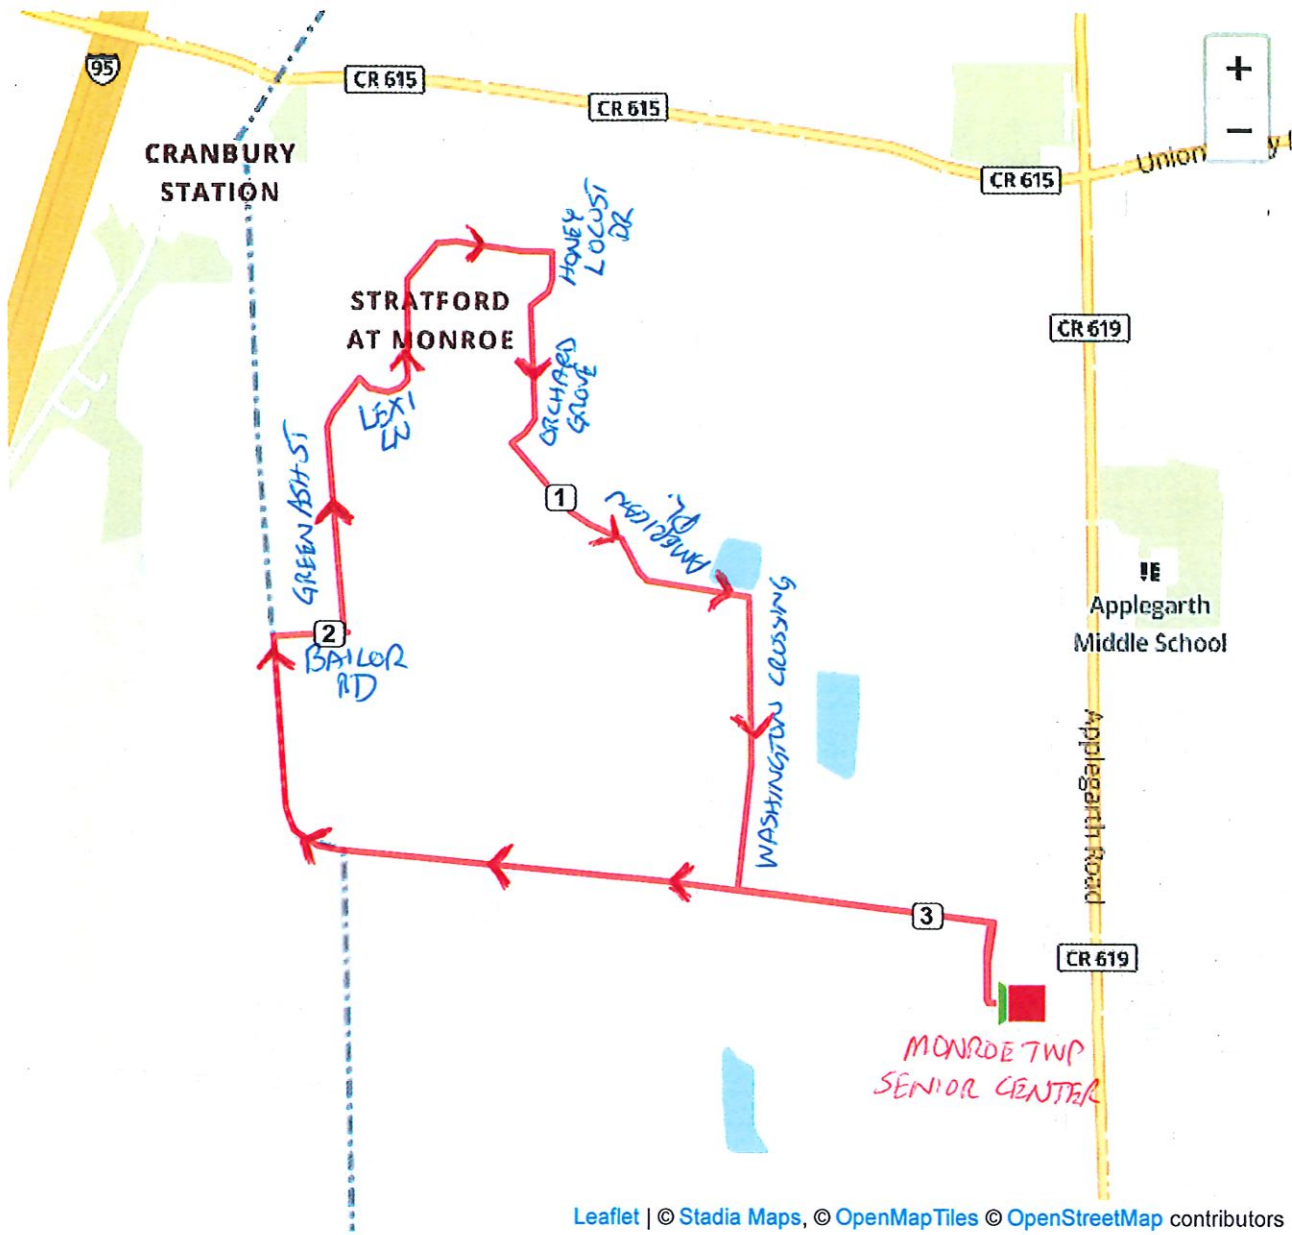

mapometer - unnamed route

Leaflet | © Stadia Maps, © OpenMapTiles © OpenStreetMap contributors

Distance
1.19 mi

ascent
0 m

descent
0 m

mapometer - unnamed route

Leaflet | © Stadia Maps, © OpenMapTiles © OpenStreetMap contributors

Distance
3.21 ml

ascent
26 ft

descent
26 ft